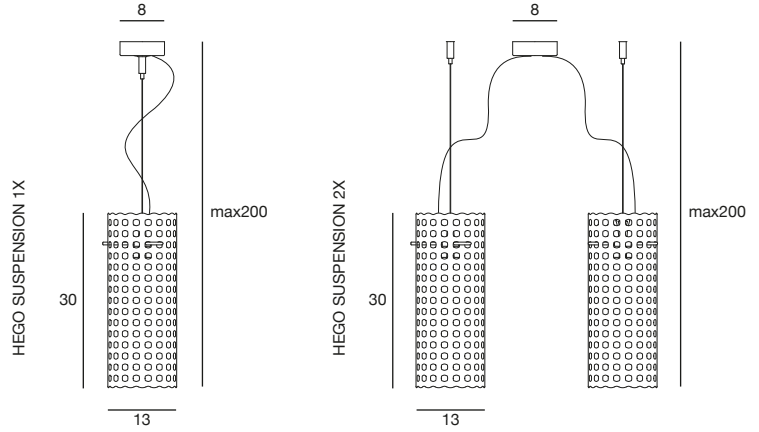

# HEGO suspension

DESIGN MAURO FERRANDI & IRREGOLARE

**BULB (not included)**

HEGO suspension 1x

max 1x105W E27 

HEGO suspension 2x

max 2x105W E27 

**WEIGHT**