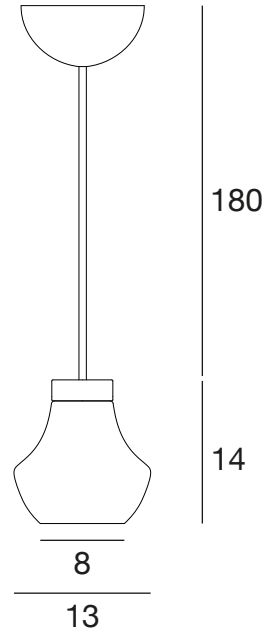

PESTRIN

DESIGN NICOLÒ ZAVAGNO & IRREGOLARE

BULB (not included)

PESTRIN suspension

max 1x40W GU10

max 1x47W GU10 LED

WEIGHT

net kg 0,8

gross kg 1,0

BOX

vol. m³ 0,015

n. of boxes 1

MATERIALS

Porcelain, beech wood, fabric cord

CERTIFICATIONS

CE IP 20 0.3m

PESTRIN